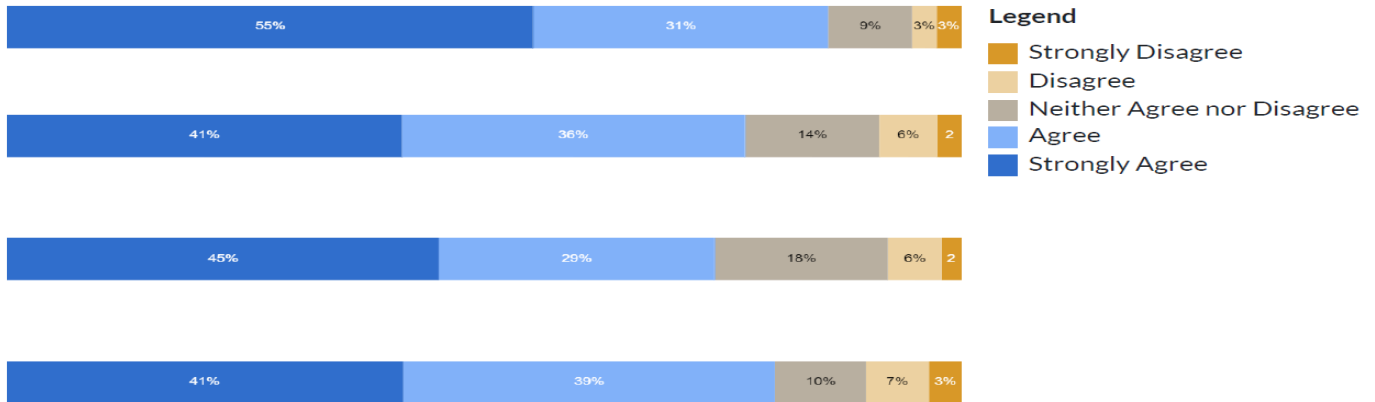

Frequency: Retreat

Show table

Frequency: Invited another to religious life

Show table

Frequency: Invited man to priesthood

Show table

Legend

- Never
- Once or Twice a Year
- Quarterly
- Monthly
- Weekly
- Daily
- Group Daily, Weekly & Monthly

Sunday Experience

A Few Highlights

- Our Lady of the Pillar Spiritual Growth and Catholic Journey is high including individual prayer and attendance for Mass
- Our parish could increase small faith groups
- OLP outreach community is dedicated in helping the outside community
- OLP is a very strong welcoming parish
- Our parish could improve on evangelizing to bring more people into the church
- 786 Registered parishioners
- 52 Baptisms this last year
- 16 Weddings